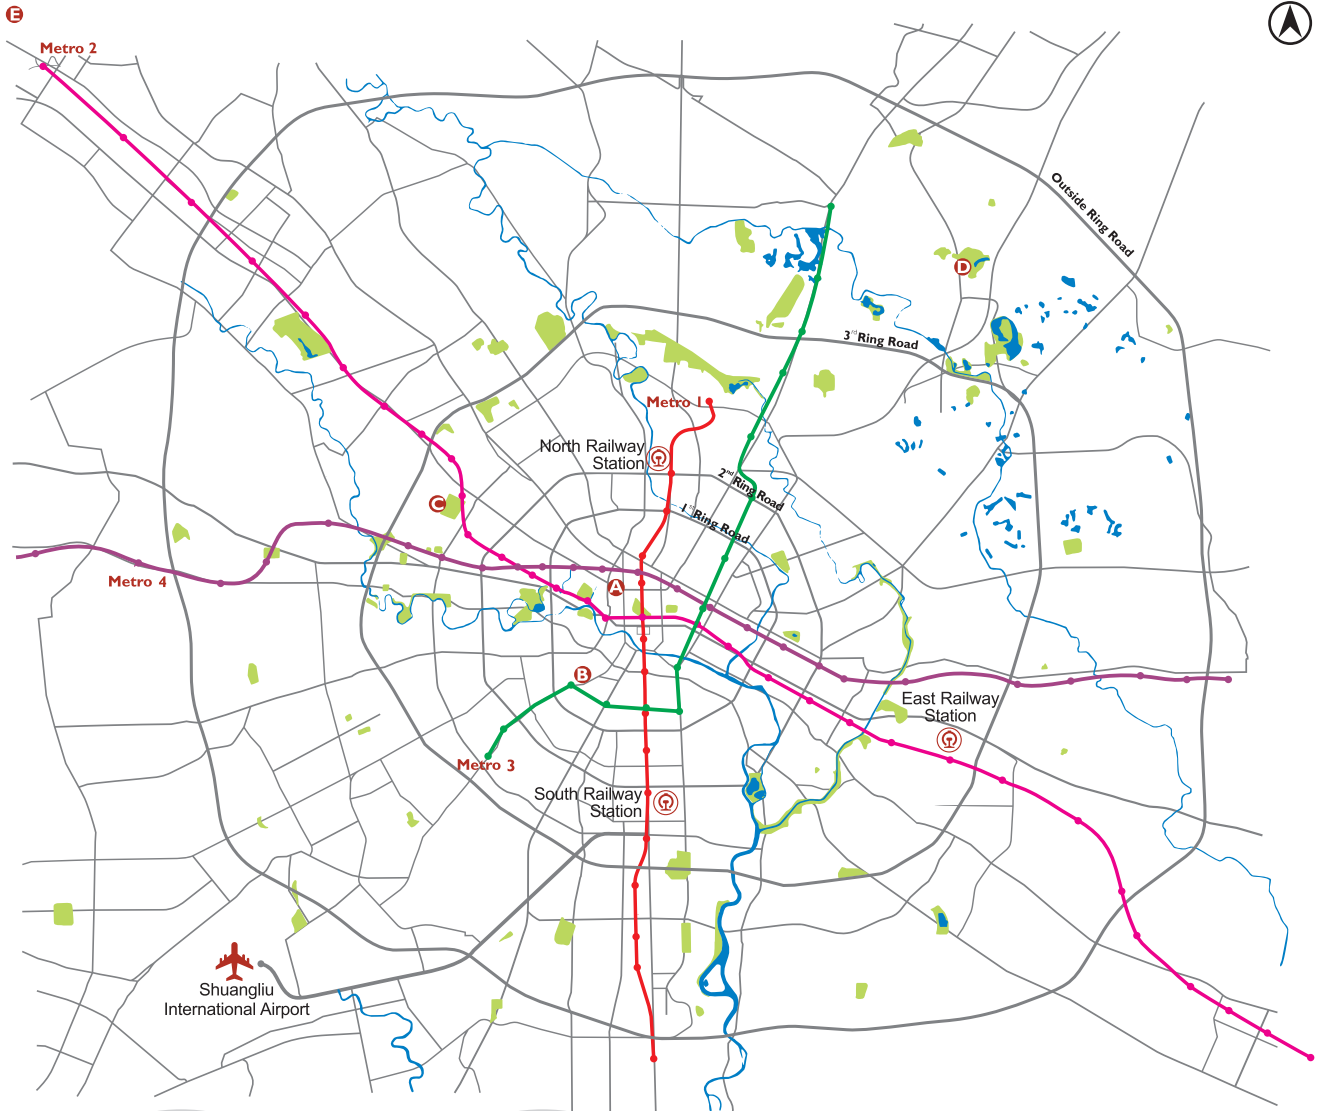

# MAPS

- A** Broad and Narrow Alley
- B** Jinli Promenade & Wuhou Shrine
- C** Jinsha Site Museum
- D** Chengdu Research Base of Giant Panda Breeding
- E** Dujiangyan Irrigation Project